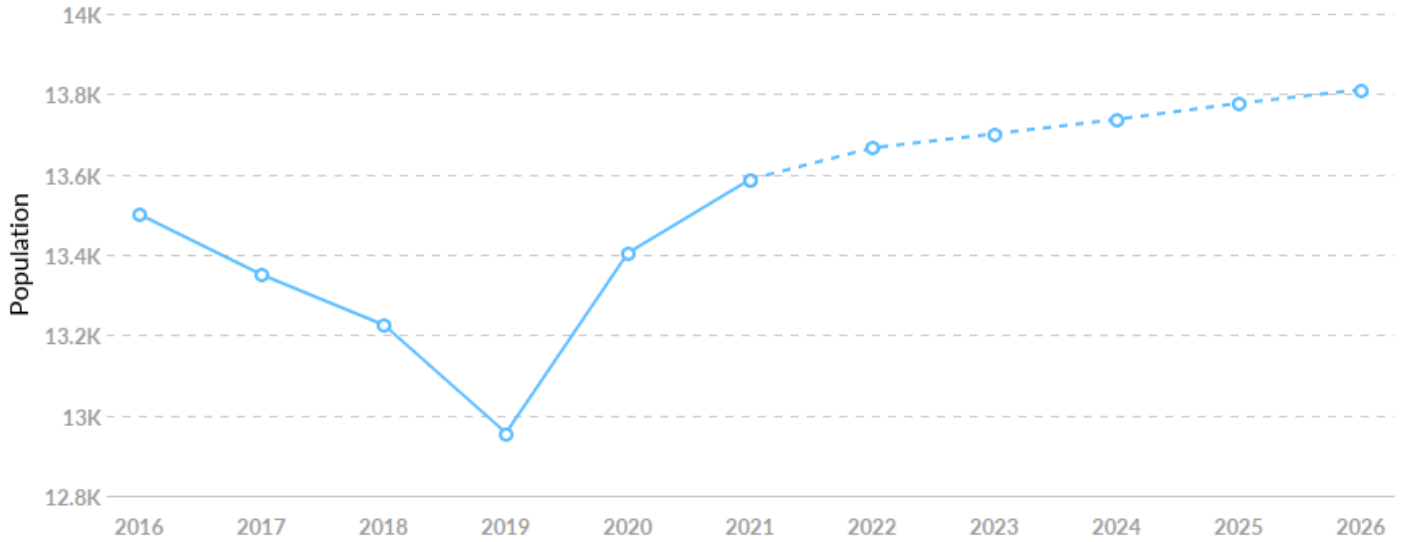

13,588

Population (2021)

Population **grew by 88** over the last 5 years and is projected to **grow by 223** over the next 5 years.

6,501

Total Regional Employment

Jobs **grew by 988** over the last 5 years and are projected to **grow by 1,112** over the next 5 years.

Sep 2022 Labor Force Breakdown

Population breakdown data is not available at the ZIP level. Please choose a different region to see this data.

Educational Attainment

Educational attainment data is not available at the ZIP level. Please choose a different region to see this data.

Historic & Projected Trends

Population Trends

As of 2021 the region's population increased by 0.6% since 2016, growing by 88. Population is expected to increase by 1.6% between 2021 and 2026, adding 223.