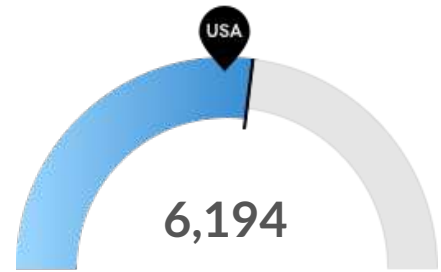

Historic & Projected Trends

Population Trends

As of 2021 the region's population increased by 0.6% since 2016, growing by 88. Population is expected to increase by 1.6% between 2021 and 2026, adding 223.

Timeframe	Population
2016	13,500
2017	13,350
2018	13,225
2019	12,956
2020	13,405
2021	13,588
2022	13,666
2023	13,701
2024	13,737
2025	13,777
2026	13,811

Job Trends

From 2016 to 2021, jobs increased by **17.9%** in Sealy, TX (in Austin county) (ZIP 77474) from 5,513 to **6,501**. This change outpaced the national growth rate of 1.9% by 16.0%.

Timeframe	Jobs
2016	5,513
2017	5,399
2018	5,645
2019	5,939
2020	5,996
2021	6,501
2022	6,804
2023	7,060
2024	7,283
2025	7,477
2026	7,612

Population Characteristics

Millennials

Sealy, TX (in Austin county) (ZIP 77474) has 2,336 millennials (ages 25-39). The national average for an area this size is 2,776.

Retiring Soon

Retirement risk is high in Sealy, TX (in Austin county) (ZIP 77474). The national average for an area this size is 4,039 people 55 or older, while there are 4,565 here.

Racial Diversity

Racial diversity is high in Sealy, TX (in Austin county) (ZIP 77474). The national average for an area this size is 5,529 racially diverse people, while there are 6,194 here.