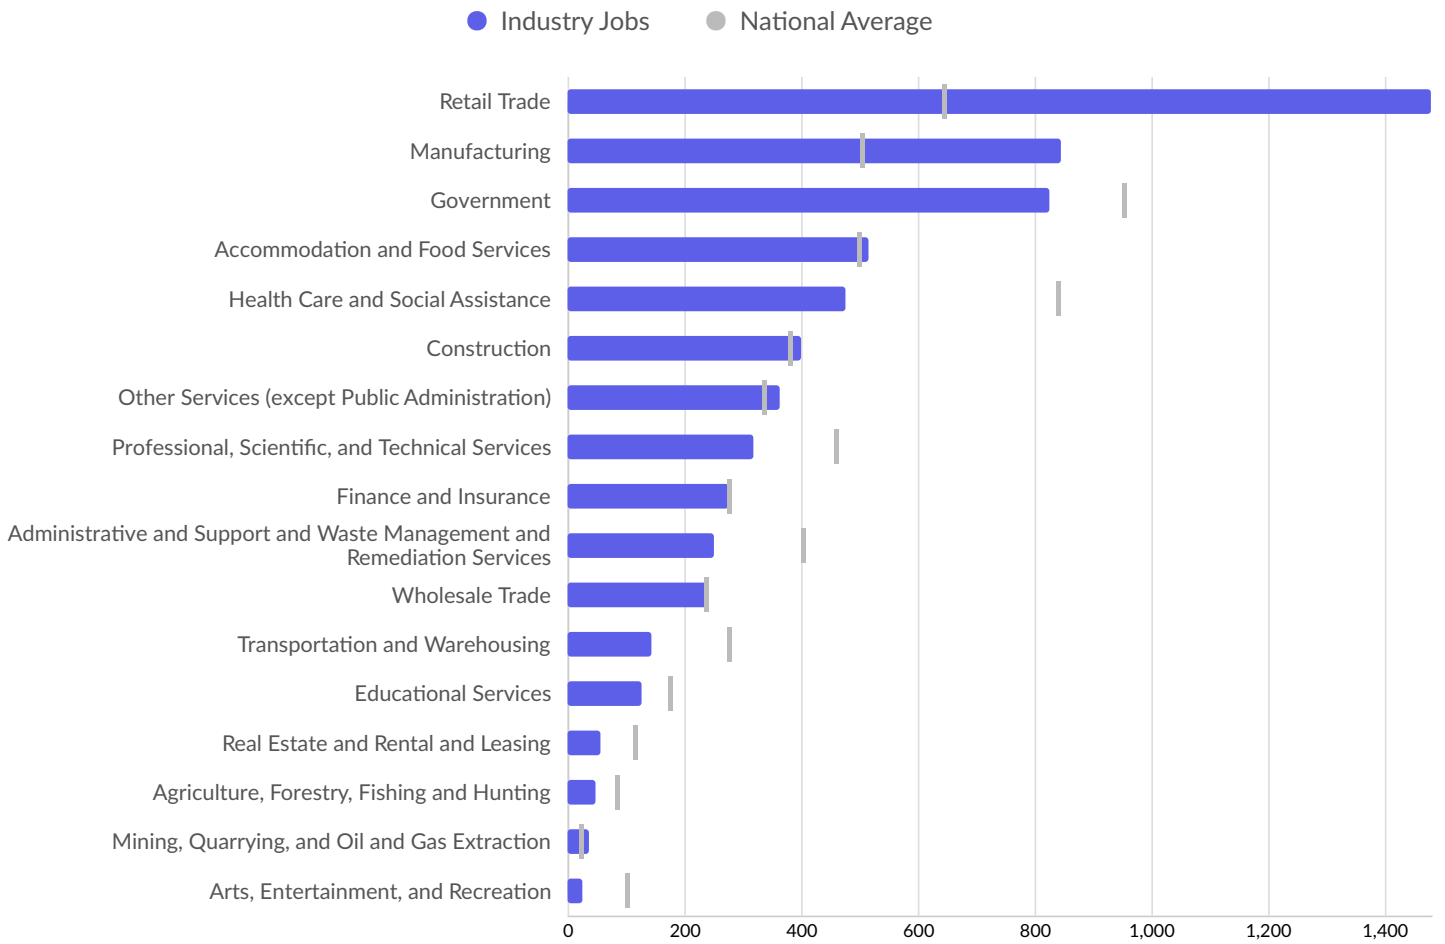

Where Talent Works

Where Talent Lives

ZIP	Name	2021 Employment
77474	Sealy, TX (in Austin cou...	6,501

ZIP	Name	2021 Workers
77474	Sealy, TX (in Austin cou...	8,496

Inbound and Outbound Migration

Migration data is not available at the ZIP level. Please select county level or higher to see this data.

Industry Characteristics

Largest Industries

Top Growing Industries

Top Industry Location Quotient

Top Industry GRP

Top Industry Earnings

Business Characteristics

Business Size