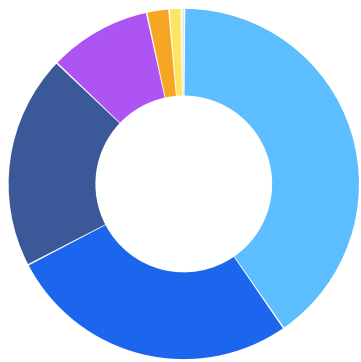

Where Talent Works

Where Talent Lives

ZIP	Name	2021 Employment
77474	Sealy, TX (in Austin cou...	6,501

ZIP	Name	2021 Workers
77474	Sealy, TX (in Austin cou...	8,496

Inbound and Outbound Migration

Migration data is not available at the ZIP level. Please select county level or higher to see this data.

Industry Characteristics

Largest Industries

Top Growing Industries

Top Industry Location Quotient

Top Industry GRP

Top Industry Earnings

Business Characteristics

Business Size