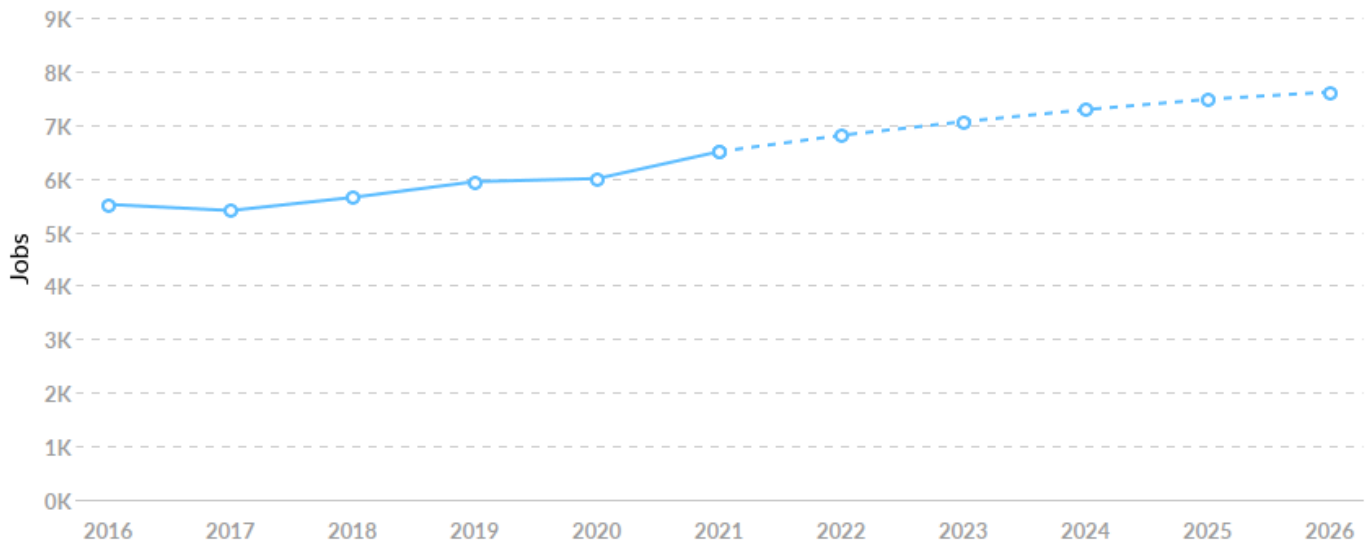

13,588

Population (2021)

Population **grew by 88** over the last 5 years and is projected to **grow by 223** over the next 5 years.

6,501

Total Regional Employment

Jobs **grew by 988** over the last 5 years and are projected to **grow by 1,112** over the next 5 years.

Historic & Projected Trends

Population Trends

As of 2021 the region's population increased by 0.6% since 2016, growing by 88. Population is expected to increase by 1.6% between 2021 and 2026, adding 223.

Timeframe	Population
2016	13,500
2017	13,350
2018	13,225
2019	12,956
2020	13,405
2021	13,588
2022	13,666
2023	13,701
2024	13,737
2025	13,777
2026	13,811

Job Trends

From 2016 to 2021, jobs increased by **17.9%** in Sealy, TX (in Austin county) (ZIP 77474) from 5,513 to **6,501**. This change outpaced the national growth rate of 1.9% by 16.0%.

Timeframe	Jobs
2016	5,513
2017	5,399
2018	5,645
2019	5,939
2020	5,996
2021	6,501
2022	6,804
2023	7,060
2024	7,283
2025	7,477
2026	7,612

Population Characteristics

Millennials

Sealy, TX (in Austin county) (ZIP 77474) has 2,336 millennials (ages 25-39). The national average for an area this size is 2,776.