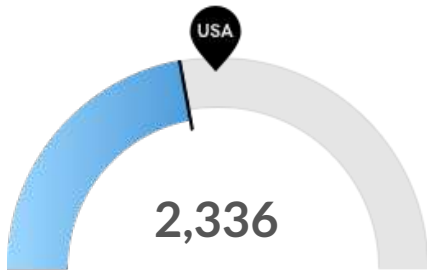

Historic & Projected Trends

Population Trends

As of 2021 the region's population increased by 0.6% since 2016, growing by 88. Population is expected to increase by 1.6% between 2021 and 2026, adding 223.

Timeframe	Population
2016	13,500
2017	13,350
2018	13,225
2019	12,956
2020	13,405
2021	13,588
2022	13,666
2023	13,701
2024	13,737
2025	13,777
2026	13,811

Job Trends

From 2016 to 2021, jobs increased by **17.9%** in Sealy, TX (in Austin county) (ZIP 77474) from 5,513 to **6,501**. This change outpaced the national growth rate of 1.9% by 16.0%.

Timeframe	Jobs
2016	5,513
2017	5,399
2018	5,645
2019	5,939
2020	5,996
2021	6,501
2022	6,804
2023	7,060
2024	7,283
2025	7,477
2026	7,612

Population Characteristics

Millennials

Sealy, TX (in Austin county) (ZIP 77474) has 2,336 millennials (ages 25-39). The national average for an area this size is 2,776.

Retiring Soon

Retirement risk is high in Sealy, TX (in Austin county) (ZIP 77474). The national average for an area this size is 4,039 people 55 or older, while there are 4,565 here.

Racial Diversity

Racial diversity is high in Sealy, TX (in Austin county) (ZIP 77474). The national average for an area this size is 5,529 racially diverse people, while there are 6,194 here.