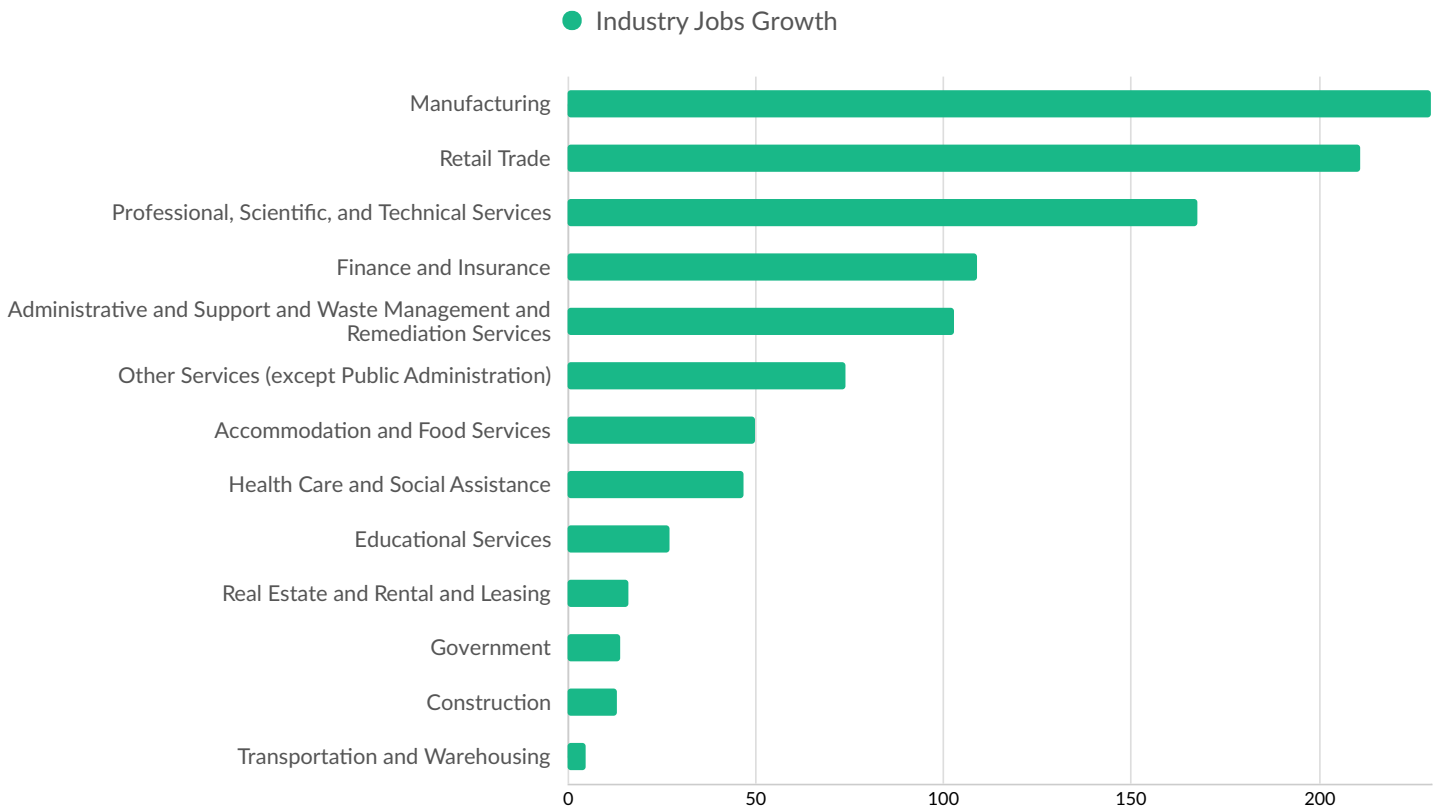

Where Talent Works

Where Talent Lives

ZIP	Name	2021 Employment
77474	Sealy, TX (in Austin cou...	6,501

ZIP	Name	2021 Workers
77474	Sealy, TX (in Austin cou...	8,496

Inbound and Outbound Migration

Migration data is not available at the ZIP level. Please select county level or higher to see this data.

Industry Characteristics

Largest Industries

Top Growing Industries

Top Industry Location Quotient

Top Industry GRP

Top Industry Earnings

Business Characteristics

Business Size