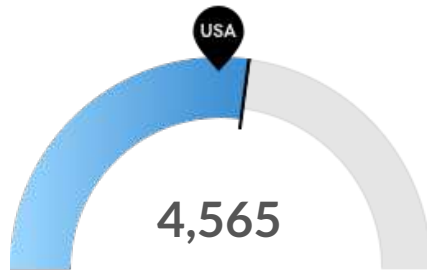

Historic & Projected Trends

Population Trends

As of 2021 the region's population increased by 0.6% since 2016, growing by 88. Population is expected to increase by 1.6% between 2021 and 2026, adding 223.

Timeframe	Population
2016	13,500
2017	13,350
2018	13,225
2019	12,956
2020	13,405
2021	13,588
2022	13,666
2023	13,701
2024	13,737
2025	13,777
2026	13,811

Job Trends

From 2016 to 2021, jobs increased by **17.9%** in Sealy, TX (in Austin county) (ZIP 77474) from 5,513 to **6,501**. This change outpaced the national growth rate of 1.9% by 16.0%.

Timeframe	Jobs
2016	5,513
2017	5,399
2018	5,645
2019	5,939
2020	5,996
2021	6,501
2022	6,804
2023	7,060
2024	7,283
2025	7,477
2026	7,612

Population Characteristics

Millennials

Sealy, TX (in Austin county) (ZIP 77474) has 2,336 millennials (ages 25-39). The national average for an area this size is 2,776.

Retiring Soon

Retirement risk is high in Sealy, TX (in Austin county) (ZIP 77474). The national average for an area this size is 4,039 people 55 or older, while there are 4,565 here.

Racial Diversity

Racial diversity is high in Sealy, TX (in Austin county) (ZIP 77474). The national average for an area this size is 5,529 racially diverse people, while there are 6,194 here.